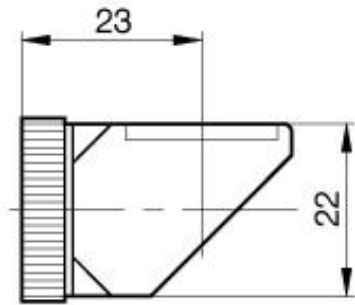

Accessories: Others BOS 18-UK-1

Common Data

Version
Usable with

90° Rotatable Head
for diffuse, retroreflective and thru-
-beam series BOS 18 (except
laser)

Mechanical Data

Measurements WxHxD or Dia x D
Mounting

Ø23.5 x 34.5
thread M18

Datasheet number::

Definitions see general catalog.
If not otherwise noted, ratings according to
IEC 60947-5-2 (DIN EN60947-5-2)

Balluff GmbH
Schurwaldstrasse 9
73765 Neuhausen a.d.F.
Phone (07158) 173-0 Fax (07158) 5010