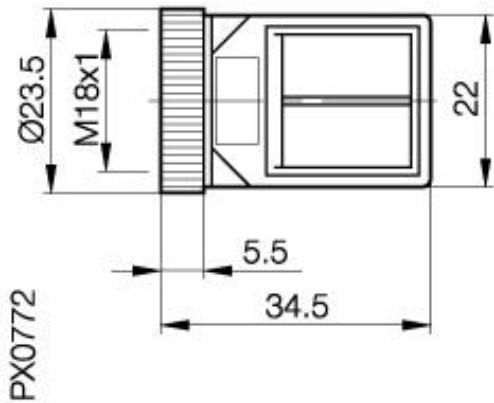

Accessories: Others BOS 18-UK-1

Common Data

Version
Usable with

90° Rotatable Head
for diffuse, retroreflective and thru-
-beam series BOS 18 (except
laser)

Mechanical Data

Measurements WxHxD or Dia x D
Mounting

Ø23.5 x 34.5
thread M18

Datasheet number::

Definitions see general catalog.
If not otherwise noted, ratings according to
IEC 60947-5-2 (DIN EN60947-5-2)

Balluff GmbH
Schurwaldstrasse 9
73765 Neuhausen a.d.F.
Phone (07158) 173-0 Fax (07158) 5010